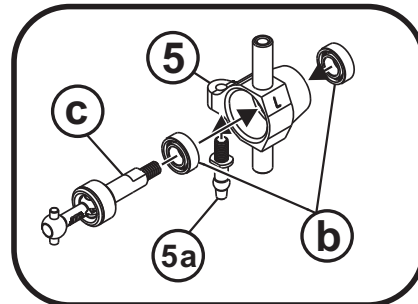

1

2

!!! Part a is NOT included

3

4

!!! Part b,c are NOT included

5

Package Included

1. Lower Front Arm	x 1
2. Pivot Ball (Ø4.7)	x 5
3. Tire Rod (0°)	x 1
4. Front Bulk Cover	x 1
5. Steering Knuckle-L,R(0°)	x 1pair
5a.Pivot Ball Pin	x 2
6. Upper Arm-L,R	x 1 pair
7. Pivot ball (Ø4)	x 5
8a.Grease Shock (A)	x 2
8b.Grease Shock (B)	x 2
8c.Grease Shock (C)	x 2
9. Graphite Tower Bar	x 2
9a.Collar	x 2
10.Cone Collar	x 2
11.Spring Set	x 2
12.M2 x 4 KB Screw	x 2
13.M2 x 6 KB Screw	x 2
14.M2 x 6 PB Screw	x 4
15.M1.7 x 14 PB Screw	x 3
16.M1.5 x 9 PB Screw	x 5
17.M2 x 6 PM Screw	x 2