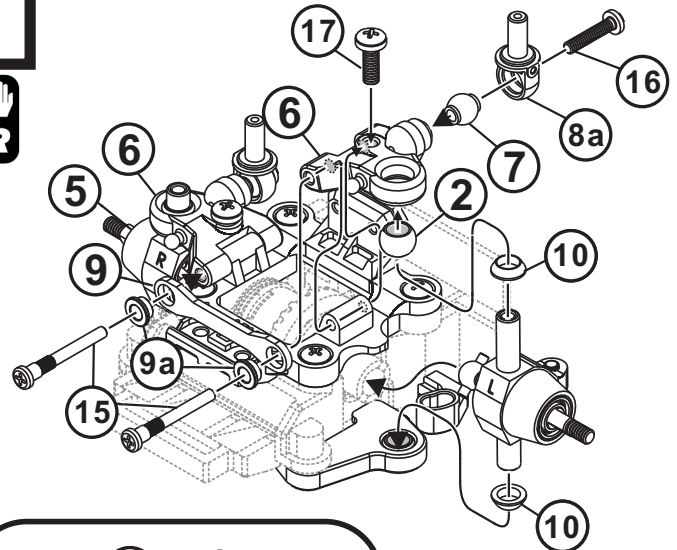

1

2

!!! Part a is NOT included

3

4

!!! Part b,c are NOT included

5

Package Included

1. Lower Front Arm	x 1
2. Pivot Ball (Ø4.7)	x 5
3. Tire Rod (0°)	x 1
4. Front Bulk Cover	x 1
5. Steering Knuckle-L,R(0°)	x 1pair
5a.Pivot Ball Pin	x 2
6. Upper Arm-L,R	x 1 pair
7. Pivot ball (Ø4)	x 5
8a.Grease Shock (A)	x 2
8b.Grease Shock (B)	x 2
8c.Grease Shock (C)	x 2
9. Graphite Tower Bar	x 2
9a.Collar	x 2
10.Cone Collar	x 2
11.Spring Set	x 2
12.M2 x 4 KB Screw	x 2
13.M2 x 6 KB Screw	x 2
14.M2 x 6 PB Screw	x 4
15.M1.7 x 14 PB Screw	x 3
16.M1.5 x 9 PB Screw	x 5
17.M2 x 6 PM Screw	x 2