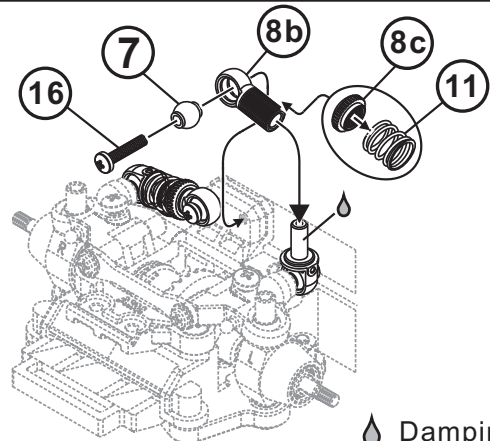

1

2

!!! Part a is NOT included

3

4

!!! Part b,c are NOT included

5

Package Included

1. Lower Front Arm	x 1
2. Pivot Ball (Ø4.7)	x 5
3. Tire Rod (0°)	x 1
4. Front Bulk Cover	x 1
5. Steering Knuckle-L,R(0°)	x 1pair
5a.Pivot Ball Pin	x 2
6. Upper Arm-L,R	x 1 pair
7. Pivot ball (Ø4)	x 5
8a.Grease Shock (A)	x 2
8b.Grease Shock (B)	x 2
8c.Grease Shock (C)	x 2
9. Graphite Tower Bar	x 2
9a.Collar	x 2
10.Cone Collar	x 2
11.Spring Set	x 2
12.M2 x 4 KB Screw	x 2
13.M2 x 6 KB Screw	x 2
14.M2 x 6 PB Screw	x 4
15.M1.7 x 14 PB Screw	x 3
16.M1.5 x 9 PB Screw	x 5
17.M2 x 6 PM Screw	x 2