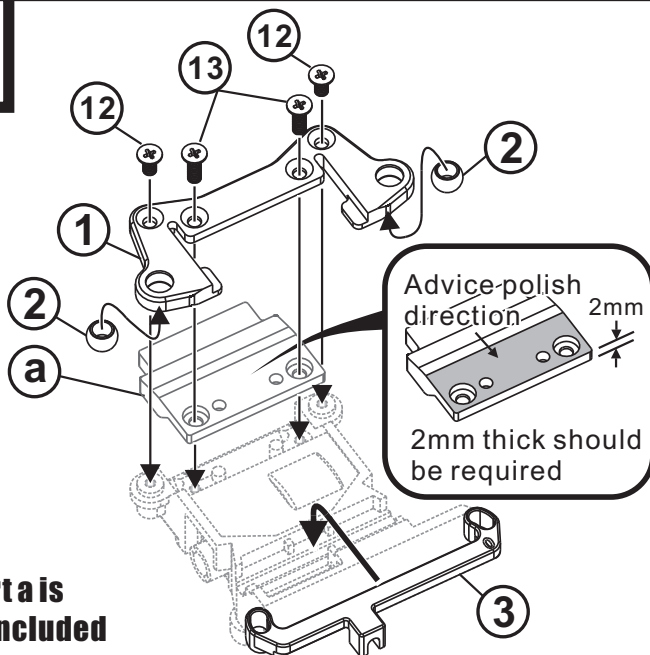

1

2

!!! Part a is NOT included

3

4

!!! Part b,c are NOT included

5

Package Included

1. Lower Front Arm	x 1
2. Pivot Ball (Ø4.7)	x 5
3. Tire Rod (0°)	x 1
4. Front Bulk Cover	x 1
5. Steering Knuckle-L,R(0°)	x 1pair
5a.Pivot Ball Pin	x 2
6. Upper Arm-L,R	x 1 pair
7. Pivot ball (Ø4)	x 5
8a.Grease Shock (A)	x 2
8b.Grease Shock (B)	x 2
8c.Grease Shock (C)	x 2
9. Graphite Tower Bar	x 2
9a.Collar	x 2
10.Cone Collar	x 2
11.Spring Set	x 2
12.M2 x 4 KB Screw	x 2
13.M2 x 6 KB Screw	x 2
14.M2 x 6 PB Screw	x 4
15.M1.7 x 14 PB Screw	x 3
16.M1.5 x 9 PB Screw	x 5
17.M2 x 6 PM Screw	x 2