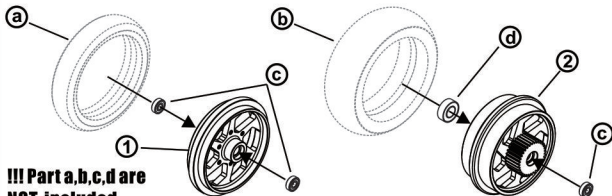

# ZMT001 ALU. Racing Wheel Set W/Brake Disc. (Mini-z Moto Racer)

[www.rcatomic.com](http://www.rcatomic.com)

!!! Part a,b,c,d are NOT included

!!! Part e,f,g,h are NOT included

 Gear grease

!!! Part i,j are NOT included

## Package Included

1. Alu. Front Wheel	x 1
2. Alu. Rear Wheel	x 1
3. Brake Disc	x 2
4. M1.2 x 3 PM Screw	x 7