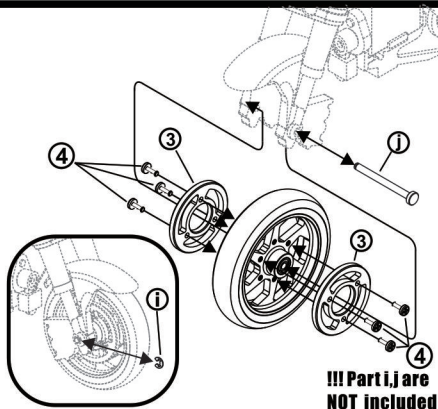

# ZMT001 ALU. Racing Wheel Set W/Brake Disc. (Mini-z Moto Racer)

[www.rcatomic.com](http://www.rcatomic.com)

!!! Part a,b,c,d are NOT included

!!! Part e,f,g,h are NOT included

 Gear grease

!!! Part i,j are NOT included

## Package Included

1. Alu. Front Wheel	x 1
2. Alu. Rear Wheel	x 1
3. Brake Disc	x 2
4. M1.2 x 3 PM Screw	x 7