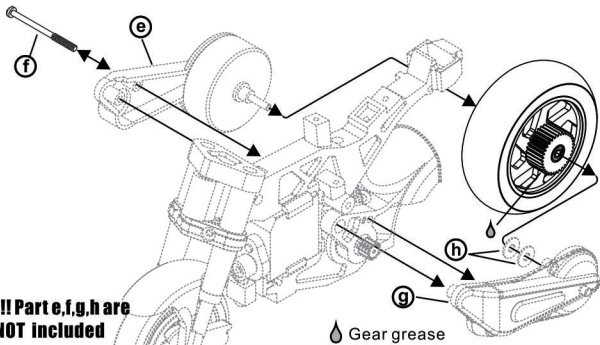

# ZMT001 ALU. Racing Wheel Set W/Brake Disc. (Mini-z Moto Racer)

[www.rcatomic.com](http://www.rcatomic.com)

!!! Part a,b,c,d are NOT included

!!! Part e,f,g,h are NOT included

 Gear grease

!!! Part i,j are NOT included

## Package Included

1. Alu. Front Wheel	x 1
2. Alu. Rear Wheel	x 1
3. Brake Disc	x 2
4. M1.2 x 3 PM Screw	x 7